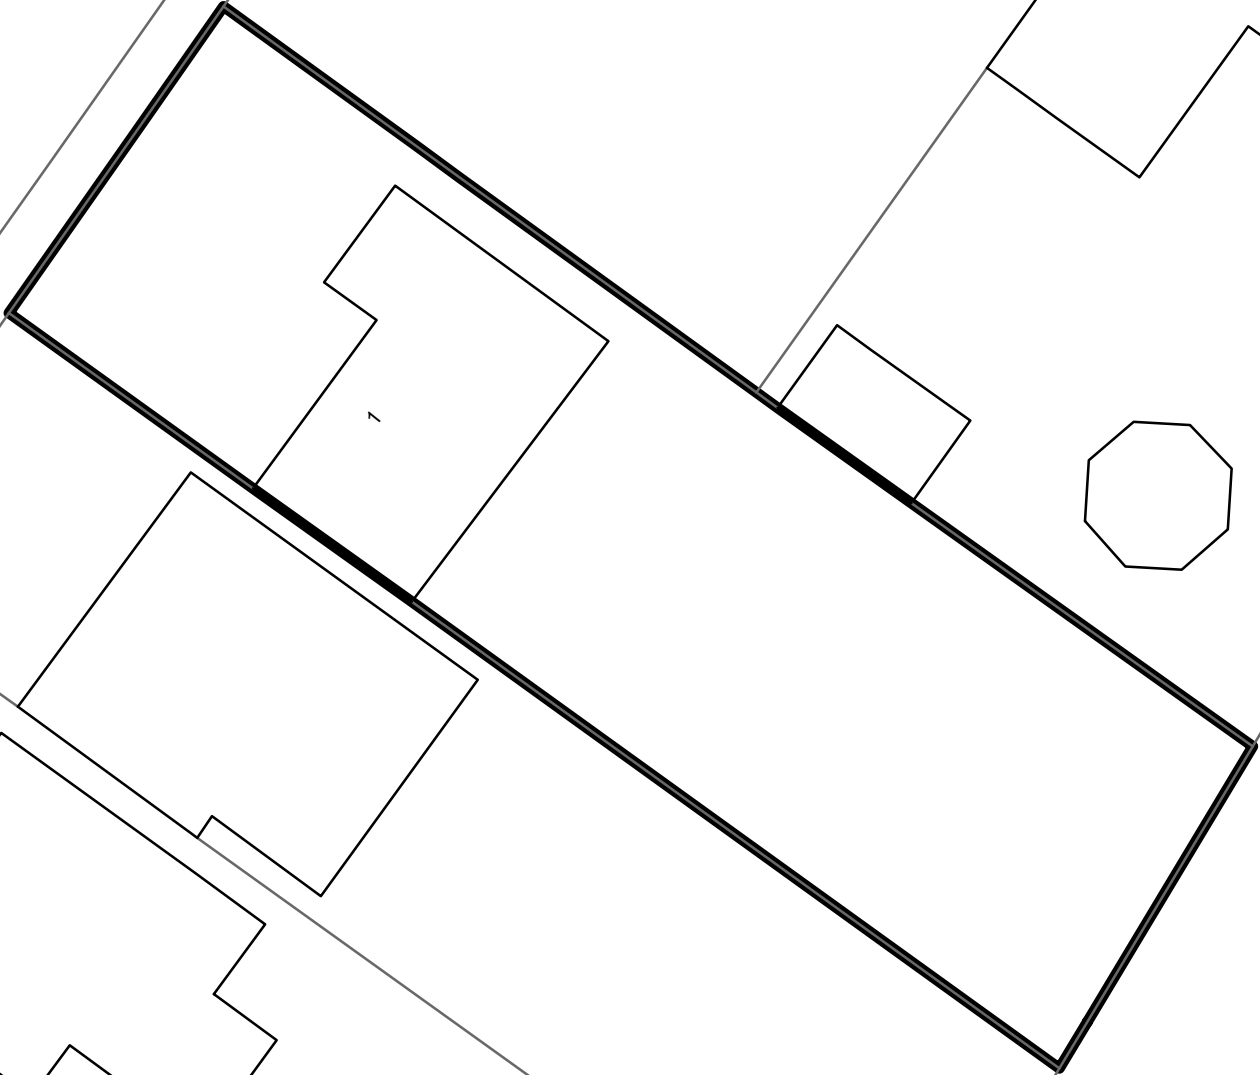

**23/01952/F**

**1 Elizabeth Rise**

**Banbury**

**OX16 9LZ**

**1:250**

© Crown Copyright and database right 2023. Ordnance Survey 100018504

**Cherwell**  
DISTRICT COUNCIL  
NORTH OXFORDSHIRE